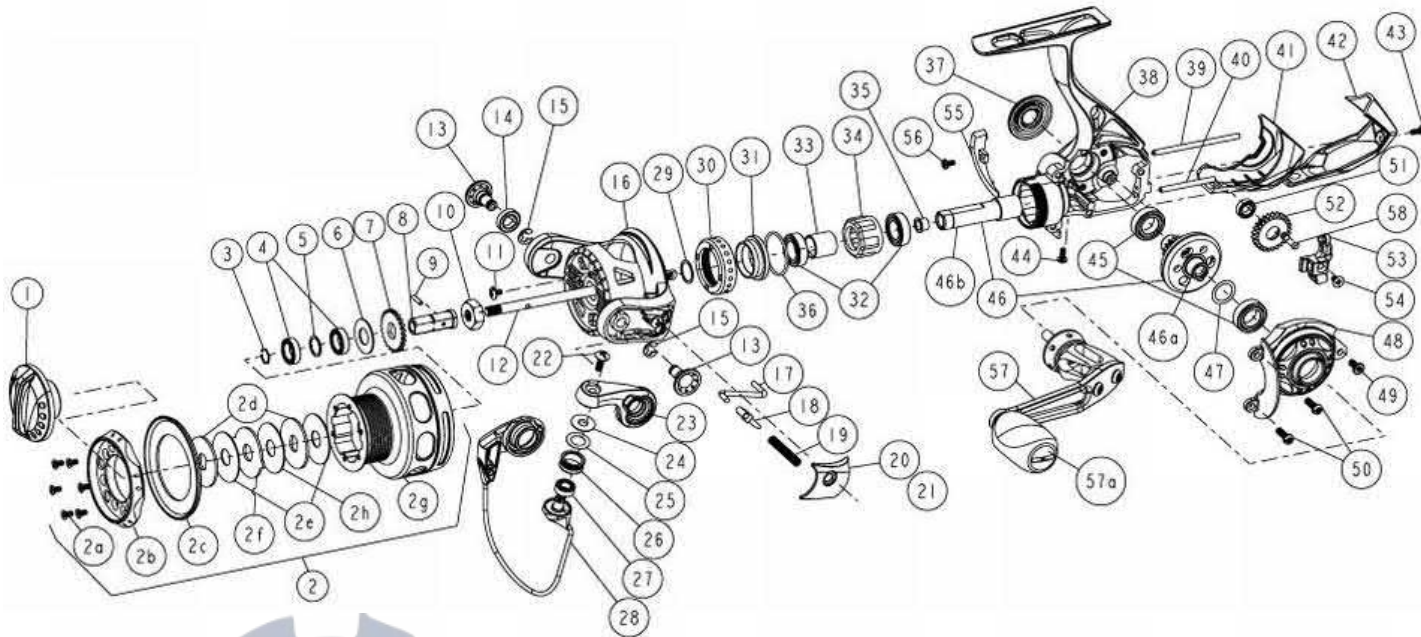

QUANTUM[®]

Exo EX25PTi

Quantum Exo EX25PTi Spinning Reel Part List

Key #	Description	Qty.	Part No.	Key #	Description	Qty.	Part No.
1	Drag Knob Assembly	1	VAA332-02	31	Clutch Bearing Adapter	1	UAA190-01
2	Spool Assembly	1	UAA321-51	32	Pinion Ball Bearing	2	TW058-03
2D	Drag Washer "D"	2	UAA080-01	33	Sleeve	1	UAA139-01
2E	Drag Washer "B"	3	UAA033-01	34	One Way Clutch / SEE ITEM #60	1	UAA063-01
2F	Drag Washer "A"	1	UAA081-01	35	Pinion Bushing	1	BAA213-02
3	Retainer Ring	1	UAA038-01	36	O-Ring	1	VAA101-01
4	Spool Ball Bearing	2	CH027-01	37	Dust Cap	1	UAA054-01
5	Spool Ball Bearing Washer	1	UAA076-01	38	Body Assembly	1	UAA301-03
6	Spool Adjust Washer	1	UAA030-01	39	O/S Guide Pin "A"	1	UAA093-02
7	Clicker Gear	1	UAA037-01	40	O/S Guide Pin "B"	1	UAA098-02
8	Shaft Drag Adapter	1	UAA117-01	41	Body Rear Cap "A"	1	VAA141-01
9	Adapter Pin	1	UAA134-01	42	Body Rear Cap "B"	1	VAA140-01
10	Rotor Nut	1	BAA006-02	43	Rear Cap Screw "A" - M2 x 6mm	1	UAA123-03
11	Rotor Nut Lock Screw	1	UAA094-02	44	Rear Cap Screw "B" - M2 x 4mm	1	UAA123-04
12	Main Shaft	1	UAA015-02	45	Drive Gear Bearing	2	TW058-03
13	Rotor Arm Sleeve	2	UAA042-02	46	Drive Gear Kit	1	UAA412-01
14	Ball Bearing	1	BAA158-01	46a	Drive Gear	1	N/A
15	E-Clip	2	QW120-01	46b	Pinion Gear	1	N/A
16	Rotor	1	UAA009-02	47	Drive Gear Adjust Washer	1	BAA105-04
17	Kick Lever	1	UAA019-01	48	Sidecover Assembly	1	UAA323-03
18	Bail Actuator	1	BAA031-01	49	Sidecover Screw "B" - M2.6 x 6mm	1	UAA050-01
19	Bail Spring	1	BAA022-01	50	Sidecover Screw "A" - M2.6 x 8mm	2	UAA057-02
20	Arm Lever Cover	1	UAA087-02	51	O/S Gear Bearing	1	CT157-02
21	Arm Lever Cover Screw	1	CW125-02	52	O/S Gear Assembly	1	UAA353-01
22	Line Roller Screw	1	BAA108-02	53	O/S Slider	1	UAA025-01
23	Arm Lever	1	UAA007-01	54	Main Shaft Screw	1	BAA100-01
24	Line Roller Collar	1	CAA102-01	55	Trip Ramp	1	UAA119-01
25	Line Roller Washer	1	BAA102-01	56	Trip Ramp Screw	1	UAA123-04
26	Line Roller	1	BAA004-02	57	Handle Assembly (Includes 57a)	1	VAA318-02
27	Line Roller Ball Bearing	1	GH202-01	57a	Handle Knob Cap	1	BB115-02
28	Bail Assembly	1	UAA347-01	58	O-Ring	1	UAA101-01
29	Rotor Adjust Washer	1	BAA110-02	59	O-Ring	1	VAA101-01
30	Clutch Bearing Cap	1	UAA040-03	60	Clutch Tool - TO REMOVE CLUTCH CAP	1	UAA3113-01